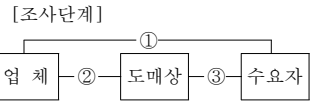

[가격해설]
수도장소 : ①지정상차도
결제조건 : 현 금
거래규모 : 단위당
가격구분 : 업체공표가격
부 가 세 : 별 도

방송음향시스템(3)

(업체: (주)케빅)(단위: 개)